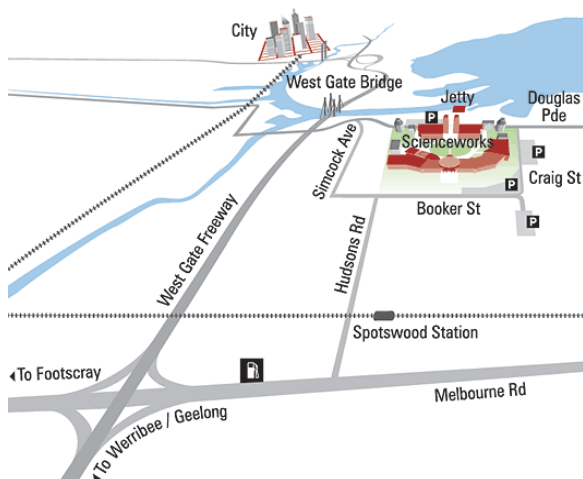

White Card Catering

SCIENCEWORKS & IMMIGRATION MUSEUM

p| 03 9392 4825 f| 03 9391 0100

w| www.whitecardcatering.com.au

Party location

- Upon confirmation of numbers, your tickets will be sent via registered post in the week leading up to your child's birthday party at Scienceworks.
- On arrival to Scienceworks you must present your confirmation letter at the front desk – here you will also be asked if there are any additional tickets to be purchased for the day's events.
- There is a designated party room equipped for your child's birthday party located on the Lower Ground Floor at Scienceworks.
- Your birthday party host will meet you and your guests on the Lower Ground Floor 5 minutes prior to your party booking time to take you to the party room.

Please note: Pre-paid ticket holders to enter via Melbourne Planetarium entrance

Getting to Scienceworks:

- 5 Kilometers from Melbourne CBD (Melway 56, B1) 2 Booker Street Spotswood, VIC
- Public transport via train (Werribee and Williamstown Lines) to Spotswood; allow for a 10 minute walk.
- Ferry available daily from Southbank - Williamstown Ferries (03) 9682 9555
- Free limited onsite parking is available