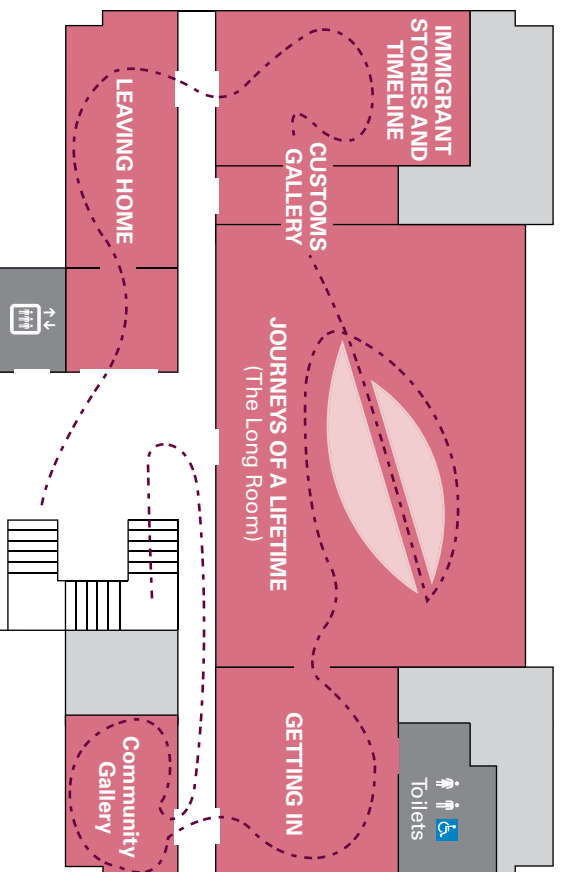

## Visitor Map

MUSEUM VICTORIA MELBOURNE MUSEUM  
SCIENCEWORKS IMMIGRATION MUSEUM  
ROYAL EXHIBITION BUILDING

## Second Floor

- No photography.
- No food or drink.

## First Floor

- No flash photography.
- No photography in the Community Gallery.
- No food or drink.

## Ground Floor

- Free general entry (Ground Floor only)
- No food or drink in the Discovery Centre.

Information

Lift

Access

Toilets

Cloak Room

Stairs