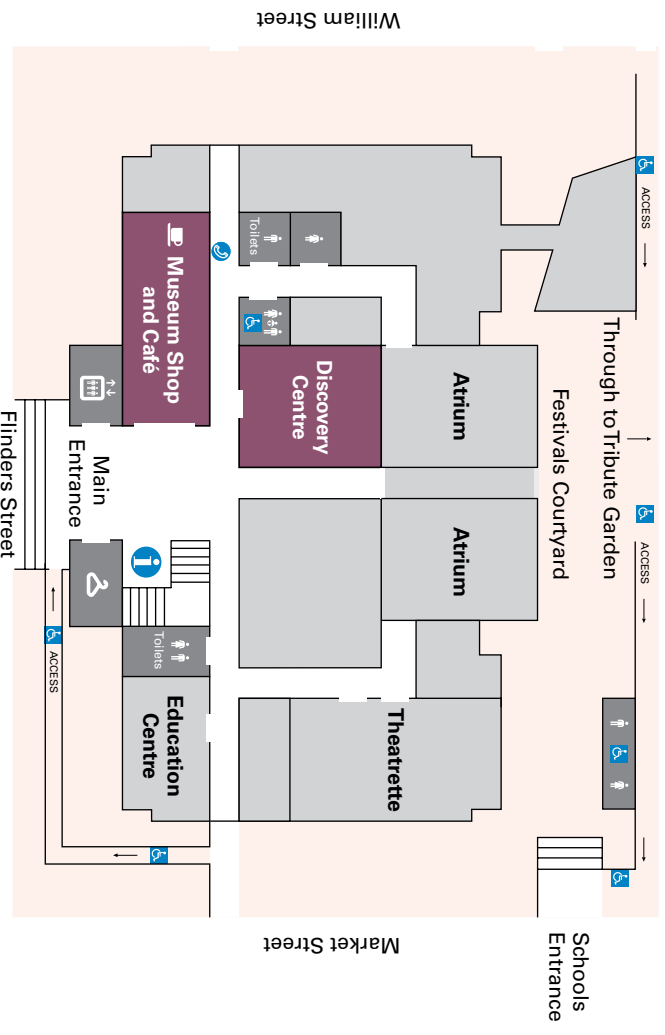

## Visitor Map

MUSEUM VICTORIA MELBOURNE MUSEUM  
SCIENCEWORKS IMMIGRATION MUSEUM  
ROYAL EXHIBITION BUILDING

## Second Floor

- No photography.
- No food or drink.

## First Floor

- No flash photography.
- No photography in the Community Gallery.
- No food or drink.

## Ground Floor

- Free general entry (Ground Floor only)
- No food or drink in the Discovery Centre.

Information

Lift

Access

Toilets

Cloak Room

Stairs